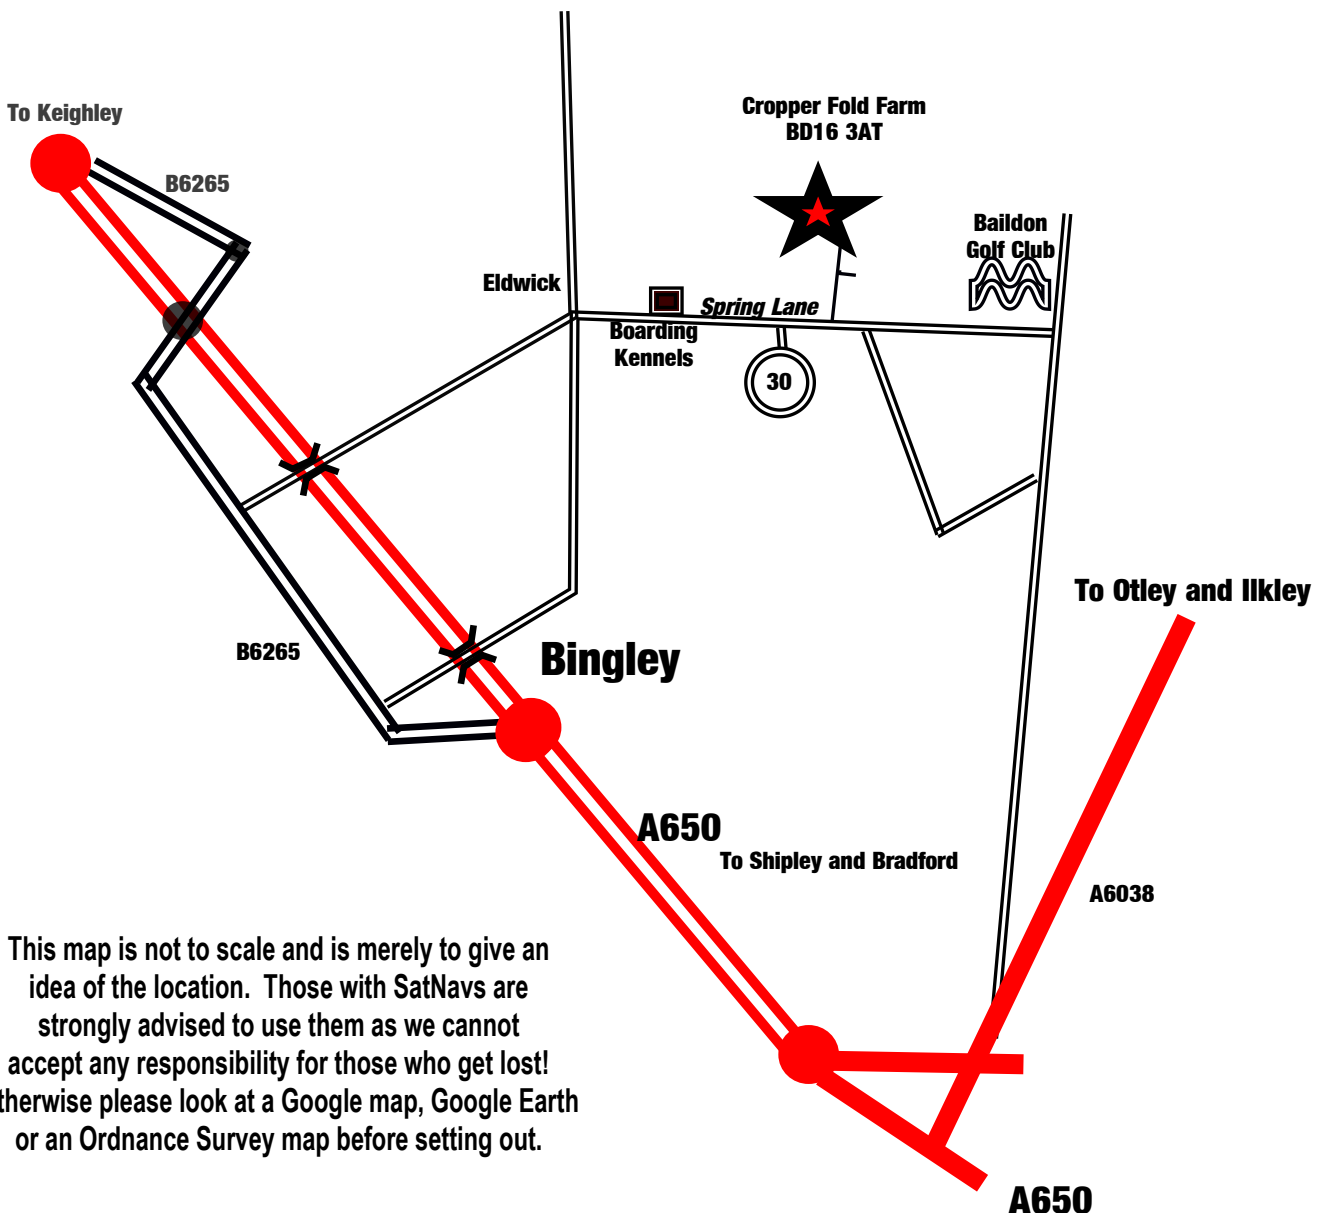

# YORKSHIRE DRY STONE WALLING GUILD

## 3 Cropper Fold Farm Bingley BD16 3AT Map ref: SE 127 407

by kind permission of the partners  
Hosted by Mrs Meggan Jeffery

Another get together for members. Everyone is welcome from novice to experienced wallers, so come and enjoy a day out. Master wallers will be on hand to assist and advise. We work from 9am to 4pm. There is no charge and we would like lots of people to be there.

You will need to bring weatherproof clothing, strong boots, work gloves and a hammer; also please bring your own refreshments.

This map is not to scale and is merely to give an idea of the location. Those with SatNavs are strongly advised to use them as we cannot accept any responsibility for those who get lost! Otherwise please look at a Google map, Google Earth or an Ordnance Survey map before setting out.